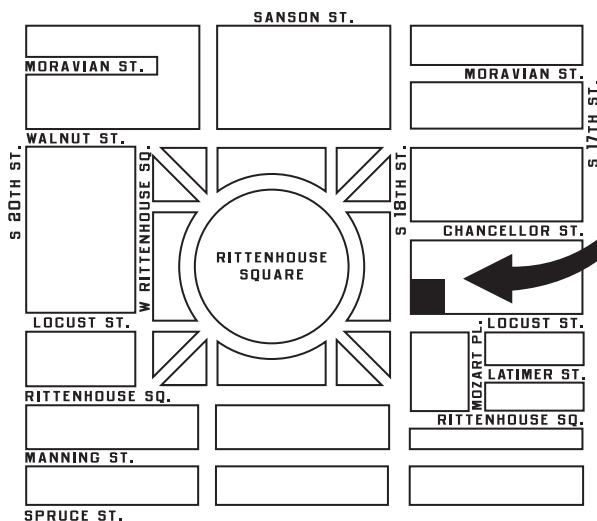

Restaurant, bistro & cafe

PARC

227 SOUTH 18TH. STREET
PHILADELPHIA PA 19103
TEL. (215) 545-2262
PARC-RESTAURANT.COM

Brasserie

DIRECTIONS

FROM THE NORTH

Take I-95 South towards I-76 West. Exit on the right side at the Broad St. Exit, which will jug-handle into 15th St. Follow 15th St. South to Spruce St. followed by another right onto 18th St.

FROM THE SOUTH

Take I-95 North towards I-76 West. Exit on the right side at the Broad St. Exit, which will jug-handle into 15th St. Follow 15th St. South to Spruce St. followed by another right onto 18th St.

FROM THE WEST

Take Schuylkill Expressway. I-76 East. Merge left onto the Vine St. Expressway. I-676 East, towards central Philadelphia. Exit at 23rd St., towards the Benjamin Franklin Parkway. Take the ramp towards the Parkway/Art Museum. Stay to the right to merge onto Winter St. Turn right on N. 21st St., and the right on Locust St. Turn right onto West Rittenhouse Square and continue around the edge of the park until you reach Parc at the corner of 18th St.

FROM NEW JERSEY

Merge onto US-30 towards the Benjamin Franklin Bridge. Cross the bridge and merge slightly to the left to take I-676 ramp towards the Vine St. Expressway. Stay to the right until you have exited the Expressway at Vine St. Turn left onto N. Broad St., and the right onto JFK Blvd. Turn left onto N. 17th St. and continue to Spruce St., where you will turn right. Turn right again onto S. 18th St.